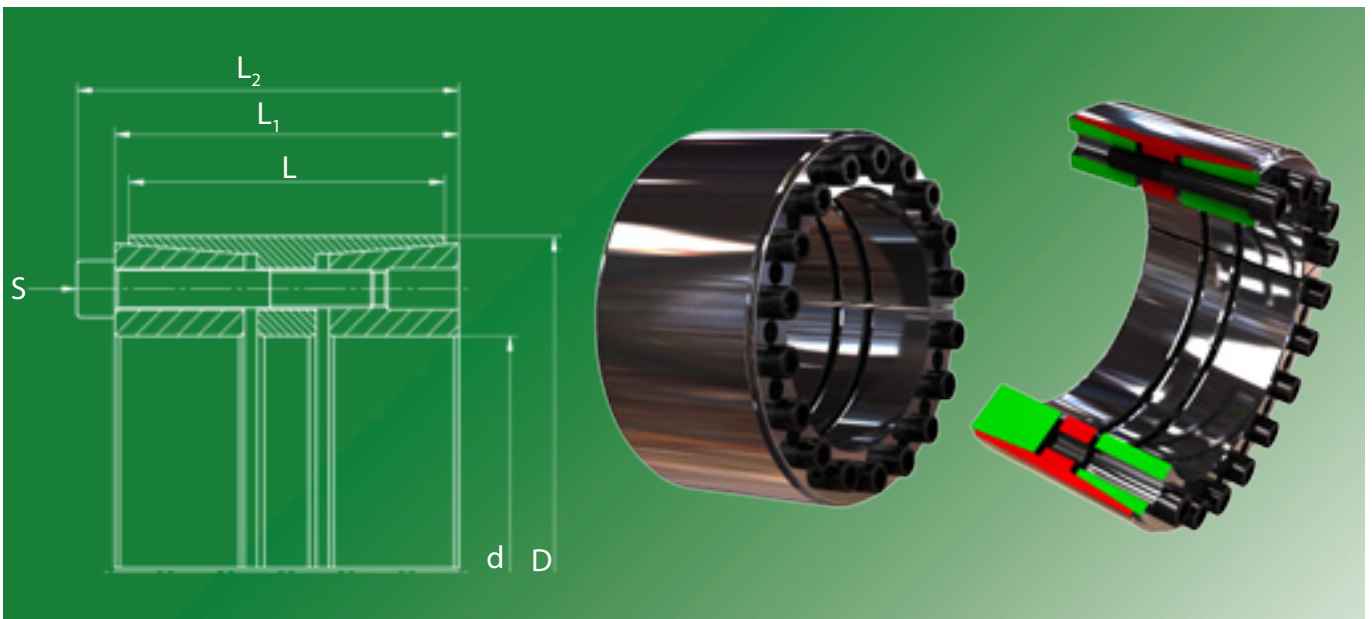

## Used symbols

|          |                      |  |              |
|----------|----------------------|--|--------------|
| $d$      | [mm]                 | Shaft diameter                             |              |
| $D$      | [mm]                 | Hub inside diameter                        |              |
| $M_t$    | [Nm]                 | Max. transmittable torque                  | $F_{ax} = 0$ |
| $F_{ax}$ | [kN]                 | Max. transmittable axial force             | $M_t = 0$    |
| $p_w$    | [N/mm <sup>2</sup> ] | Average pressure on the shaft              |              |
| $p_N$    | [N/mm <sup>2</sup> ] | Average pressure on the hub                |              |
| $L$      | [mm]                 | Length of the bush                         |              |
| $L_1$    | [mm]                 | Width of the locking device without screws |              |
| $L_2$    | [mm]                 | Width of the locking device with screws    |              |
| $Z$      |                      | Number of clamping screws                  |              |
| $S$      |                      | Size of the clamping screws                |              |
| $M_A$    |                      | Tightening torque of the clamping screws   |              |