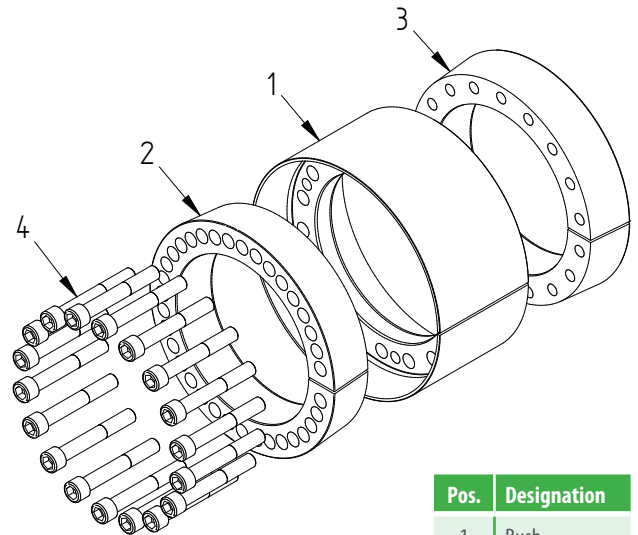

## Used symbols

|          |                      |  |              |
|----------|----------------------|--|--------------|
| $d$      | [mm]                 | Shaft diameter                             |              |
| $D$      | [mm]                 | Hub inside diameter                        |              |
| $M_t$    | [Nm]                 | Max. transmittable torque                  | $F_{ax} = 0$ |
| $F_{ax}$ | [kN]                 | Max. transmittable axial force             | $M_t = 0$    |
| $p_w$    | [N/mm <sup>2</sup> ] | Average pressure on the shaft              |              |
| $p_N$    | [N/mm <sup>2</sup> ] | Average pressure on the hub                |              |
| $L$      | [mm]                 | Length of the bush                         |              |
| $L_1$    | [mm]                 | Width of the locking device without screws |              |
| $L_2$    | [mm]                 | Width of the locking device with screws    |              |
| $Z$      |                      | Number of clamping screws                  |              |
| $S$      |                      | Size of the clamping screws                |              |
| $M_A$    |                      | Tightening torque of the clamping screws   |              |

| Pos. | Designation     |
|------|-----------------|
| 1    | Bush            |
| 2    | Pressure ring 1 |
| 3    | Pressure ring 2 |
| 4    | Screw           |

## Recommended tolerances & surfaces

|       |           |
|-------|-----------|
| Shaft | h8 / Rz10 |
| Hub   | H8 / Rz10 |